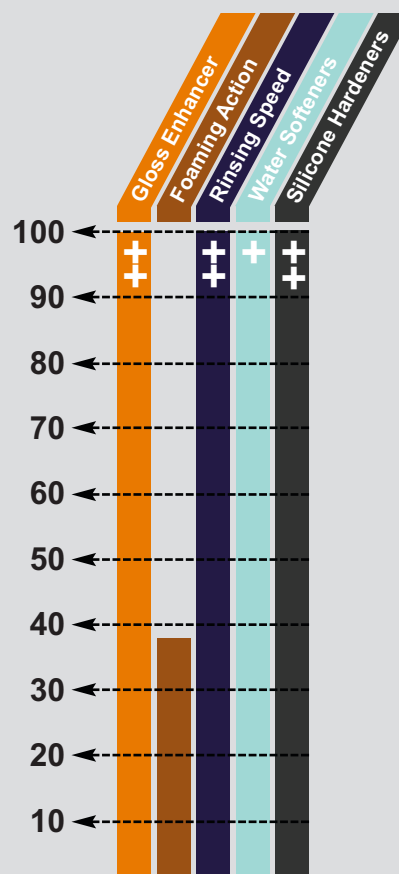

SURFACE SEALANT

PLEX-MASTER

**55 GALLONS
SALE $89.00**

Dan Galvin of East Coast Power Wash makes hundreds of thousands of dollars promoting his annual **PlexMaster** followup program

Contains Silicone Hardeners

Add 1-Gallon of PLEXMASTER to 10-gallons of water and further dilute through an Allison chemical injector at a rate of 20 parts water to 1 part diluted product.

Requires a very quick and easy rinse.

5-GALLONS MAKES 55-GALLONS #PLE55 ~~-$119.67~~

SHIPPING INCLUDED

To determine which product is best suited for you visit our website at www.envirospec.com

Mildew Retardant & Surface Protector with Gloss Enhancers
Specifically formulated for the Exterior House Washing Industry

Plex-Master is a blend of silicone & silicone hardener, polymer and mildew retardant that will enhance the appearance of Vinyl and Aluminum Siding, Painted Wood and Metal surfaces after cleaning. Plex-Master is also an excellent product that will eliminate or substantially reduce the reformation of mold and mildew on all surfaces.

Plex-Master provides a distinctive edge that will separate the Professional Contract Cleaner from the "Splash 'N Dash" house washer. For just pennies per job the contract cleaner can provide the homeowner with a 'cleaner clean' and a 'brighter shine' that will last much longer than that of their closest competitor.

When you explain the advantages of using environment friendly products that will leave the soil exactly the way you found it and the added benefit of the Plex-Master application you have virtually left your competitors in the 'dust (dirt).' With the addition of this product to your sales presentation you will be washing houses from $400.00 and up even though your competitor quoted them for $79.95. This is a fact that has been proven time and time again.

Mildew, which will form on virtually anything, will be much easier to remove when the surface has been coated with Plex-Master. In most cases the homeowner will be able to keep the surface looking alive and free of mildew for up to 1-year with an occasional rinse down using a standard garden hose. Another great feature of Plex-Master is that once applied and rinsed before it has been allowed to dry, the windows will be 'squeaky' clean.

Plex-Master - the product that separates you from everyone else!